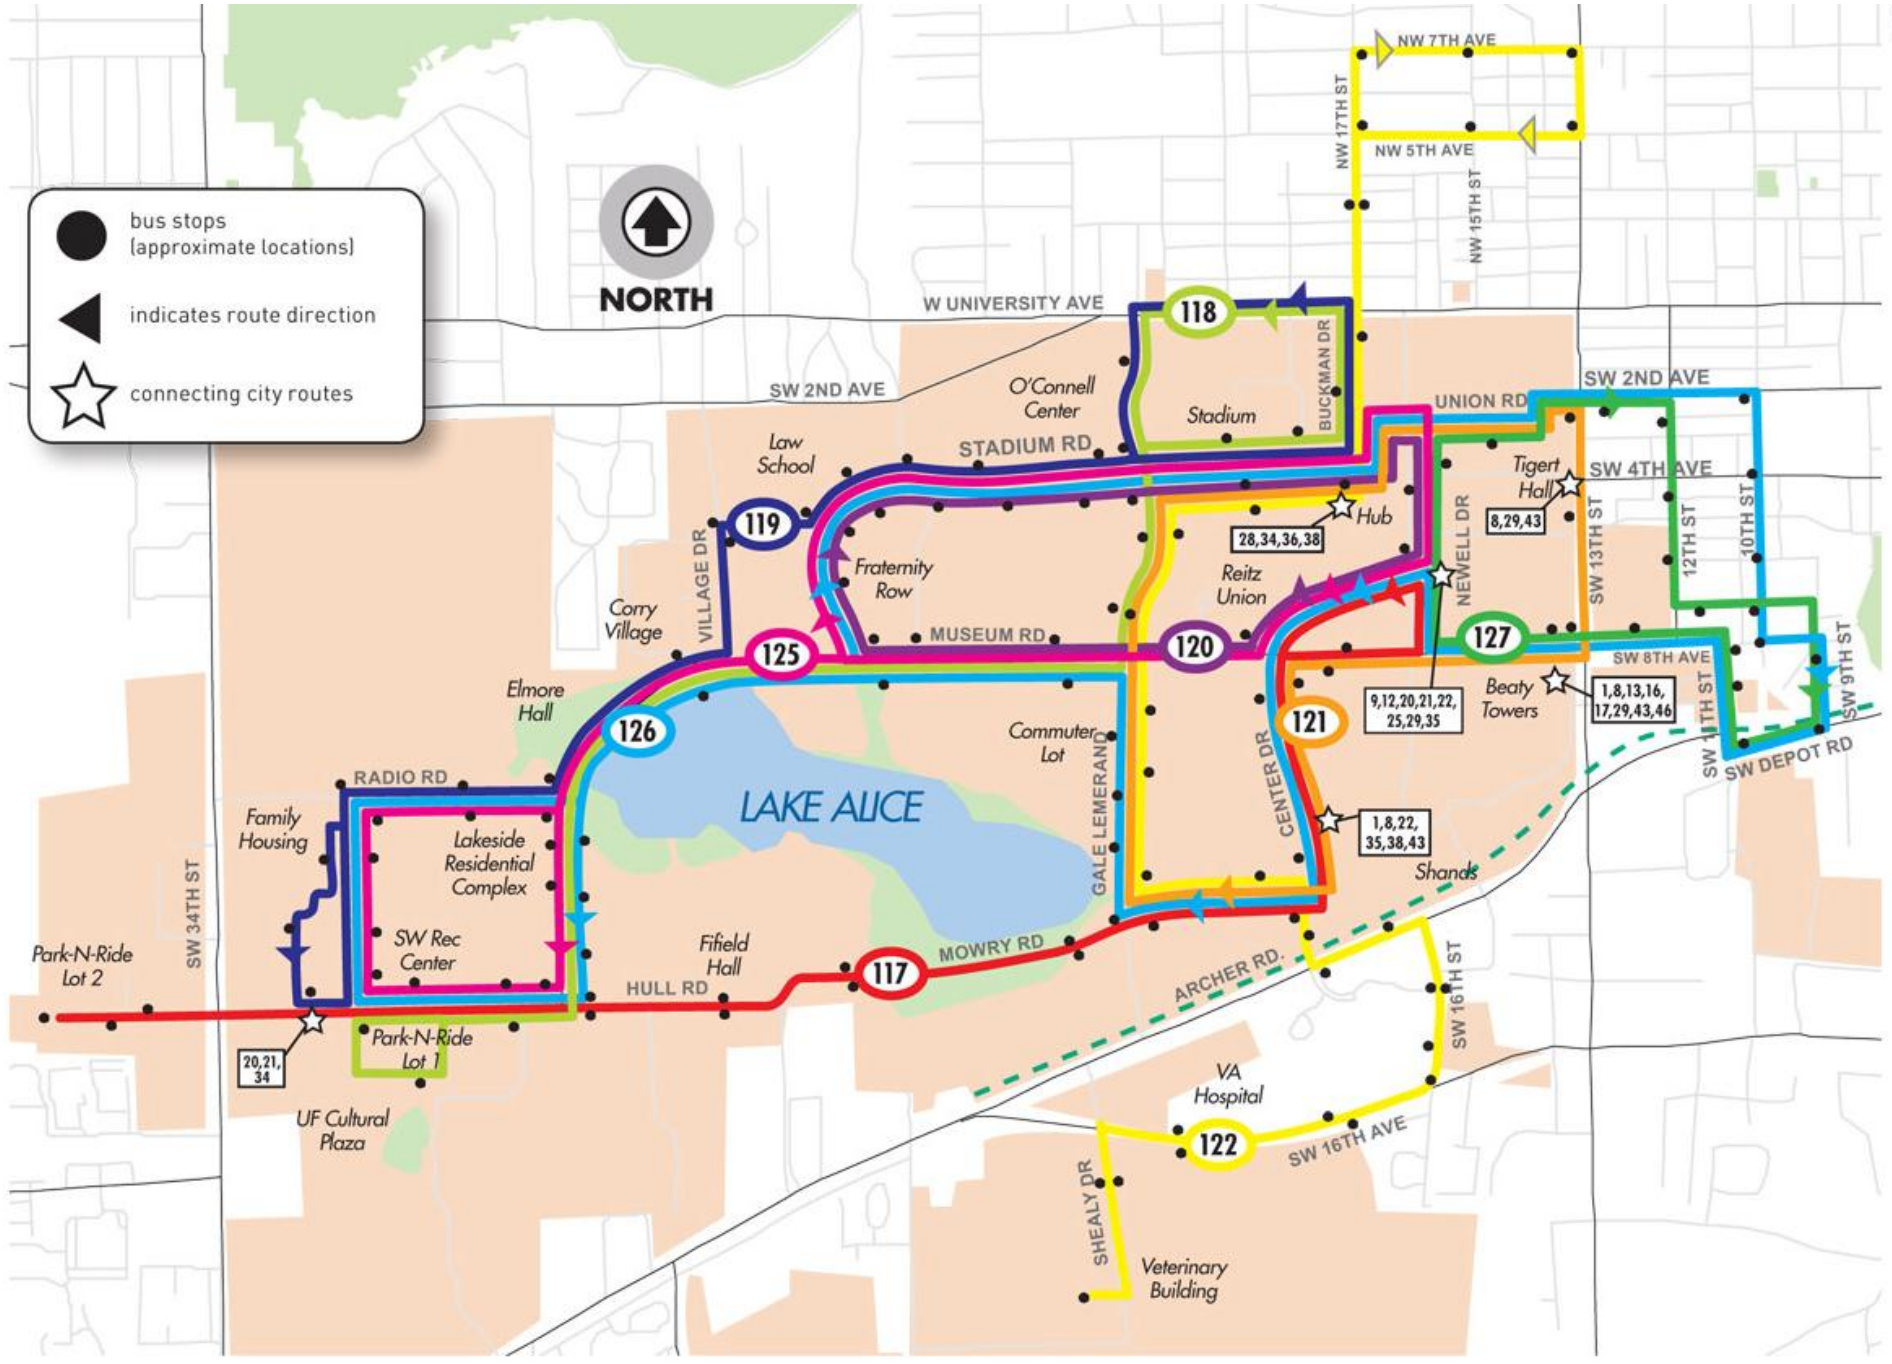

Participants staying at the on-campus accommodations (Keys Residential Complex located at top of map) can take bus route 120, 125, or 126 to 122 to get to the UF College of Veterinary Medicine. Please keep in mind that there will be no bus service beginning August 11<sup>th</sup> (Community Cat Management course ends August 10<sup>th</sup>).

-  bus stops (approximate locations)
-  indicates route direction
-  connecting city routes

120 West Circulator (Frat Row)		
every 9 minutes	Mon-Fri	7am - 5:21pm
every 18 minutes	Mon-Fri	5:21pm - 7:09pm

125 Lakeside		
every 15 minutes	Mon-Fri	7am - 5:10pm

126 UF East/West Circulator		
every 45 minutes	Mon-Fri	5:40pm - 10:55pm

122 UF North/South Circulator		
every 44 minutes	Mon-Fri	7:18am - 5:10pm